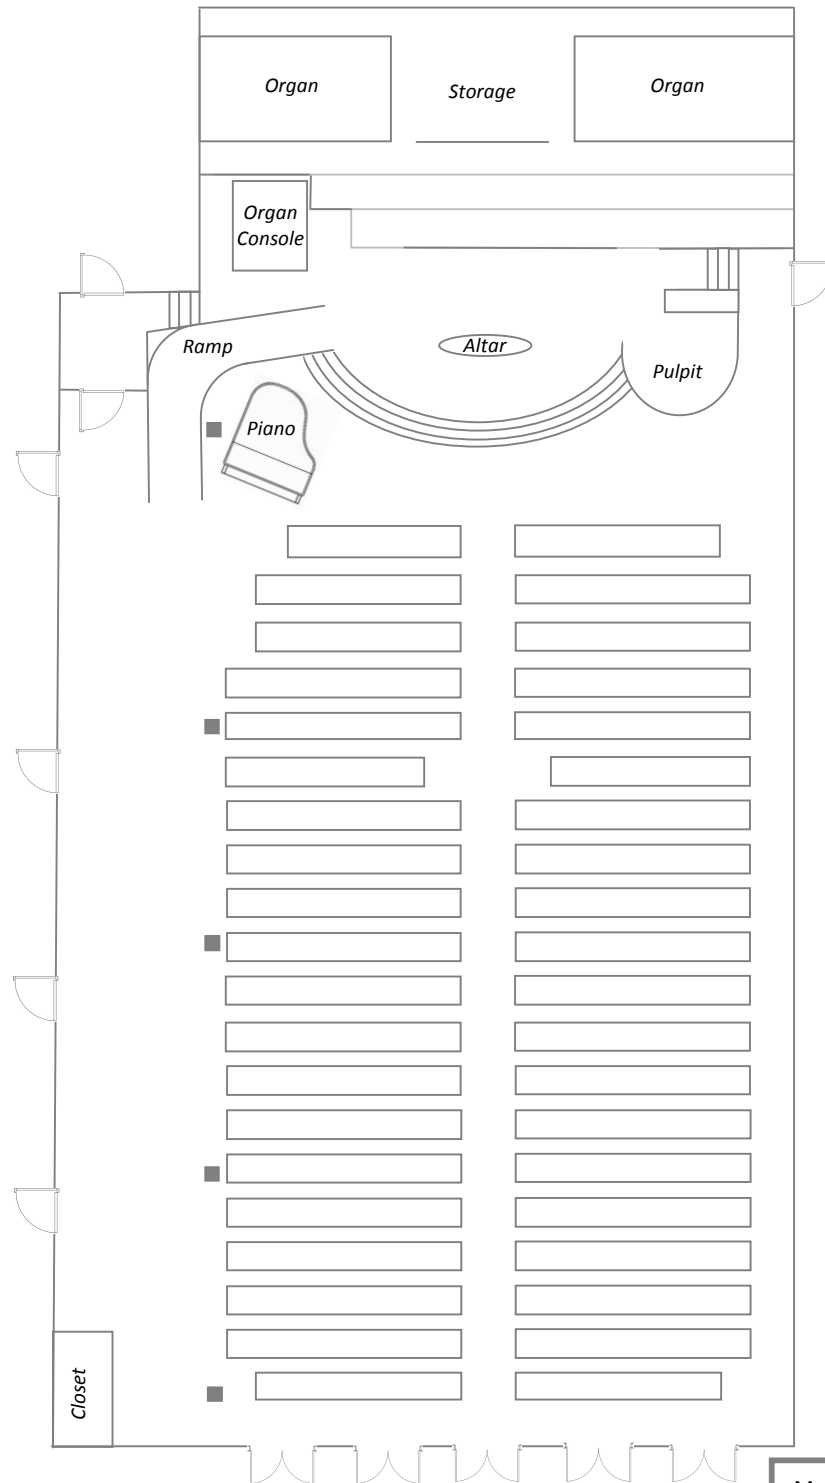

# Sanctuary Floor Plan

**Contact:**

**Event Date:**

**Start Time:**

## Equipment Available

- 230 Banquet Chairs
- 49 Choir Chairs
- 47 Black Orchestra Chairs
- 22 Music Stands
- Orchestra Stage (musical productions only)
- Altar
- Letourneau Pipe Organ
- Baby Grand Piano
- 2 Handheld Wireless Microphones
- 2 Microphone Stands
- 1 Pulpit Microphone

Not to scale