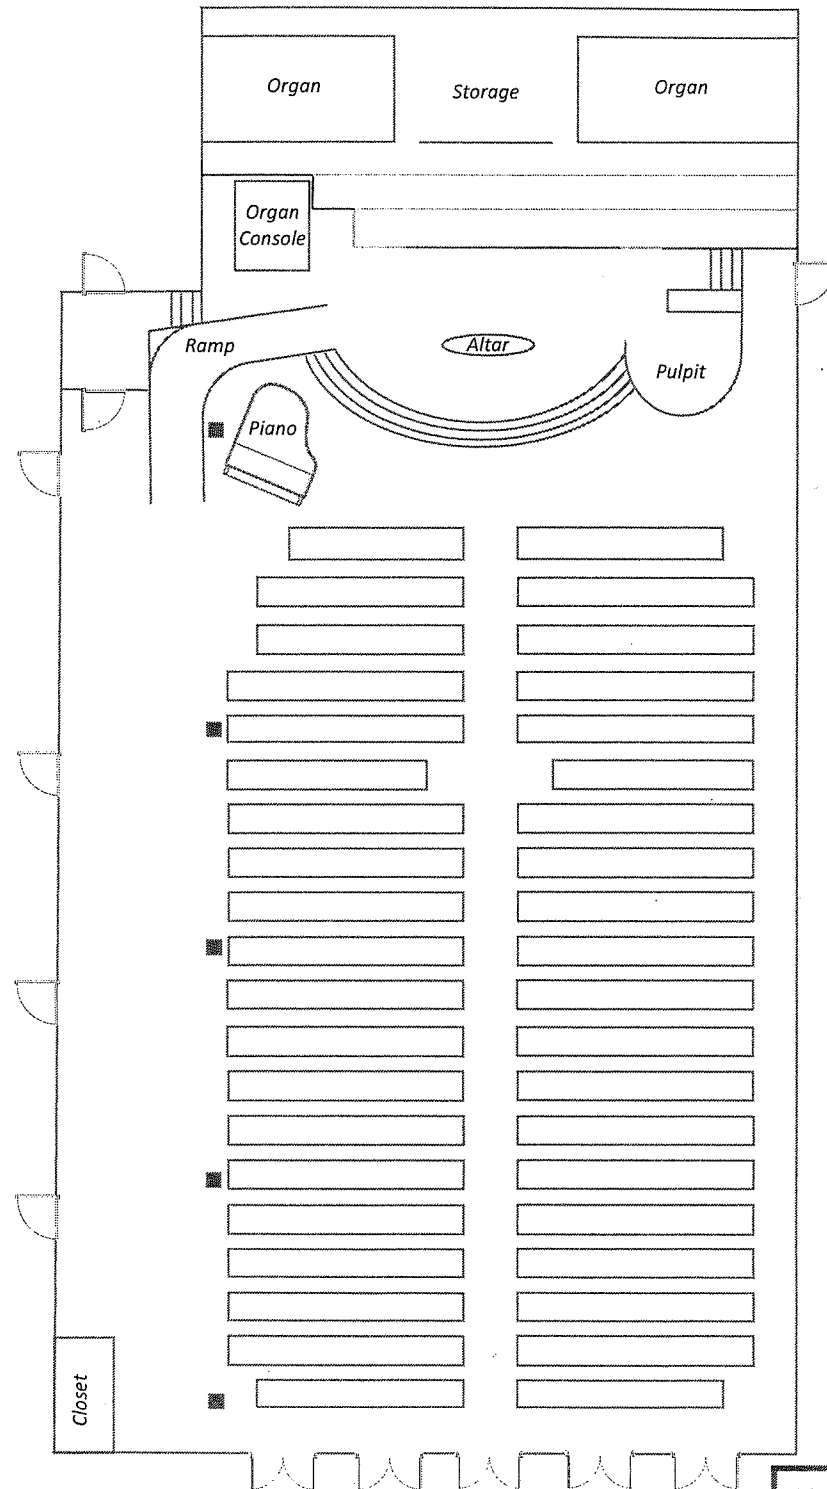

Sanctuary Floor Plan

Contact:

Event Date:

Start Time:

Equipment Available

42 Choir Chairs - permanent

Letourneau Pipe Organ – by approval

Baby Grand Piano

2 Handheld Wireless Microphones

2 Microphone Stands

1 Pulpit Microphone

Equipment Requested (# or x)

 X 42 Choir Chairs - permanent

 Letourneau Pipe Organ – by approval

 Baby Grand Piano

 2 Handheld Wireless Microphones

 2 Microphone Stands

 1 Pulpit Microphone

Not to scale