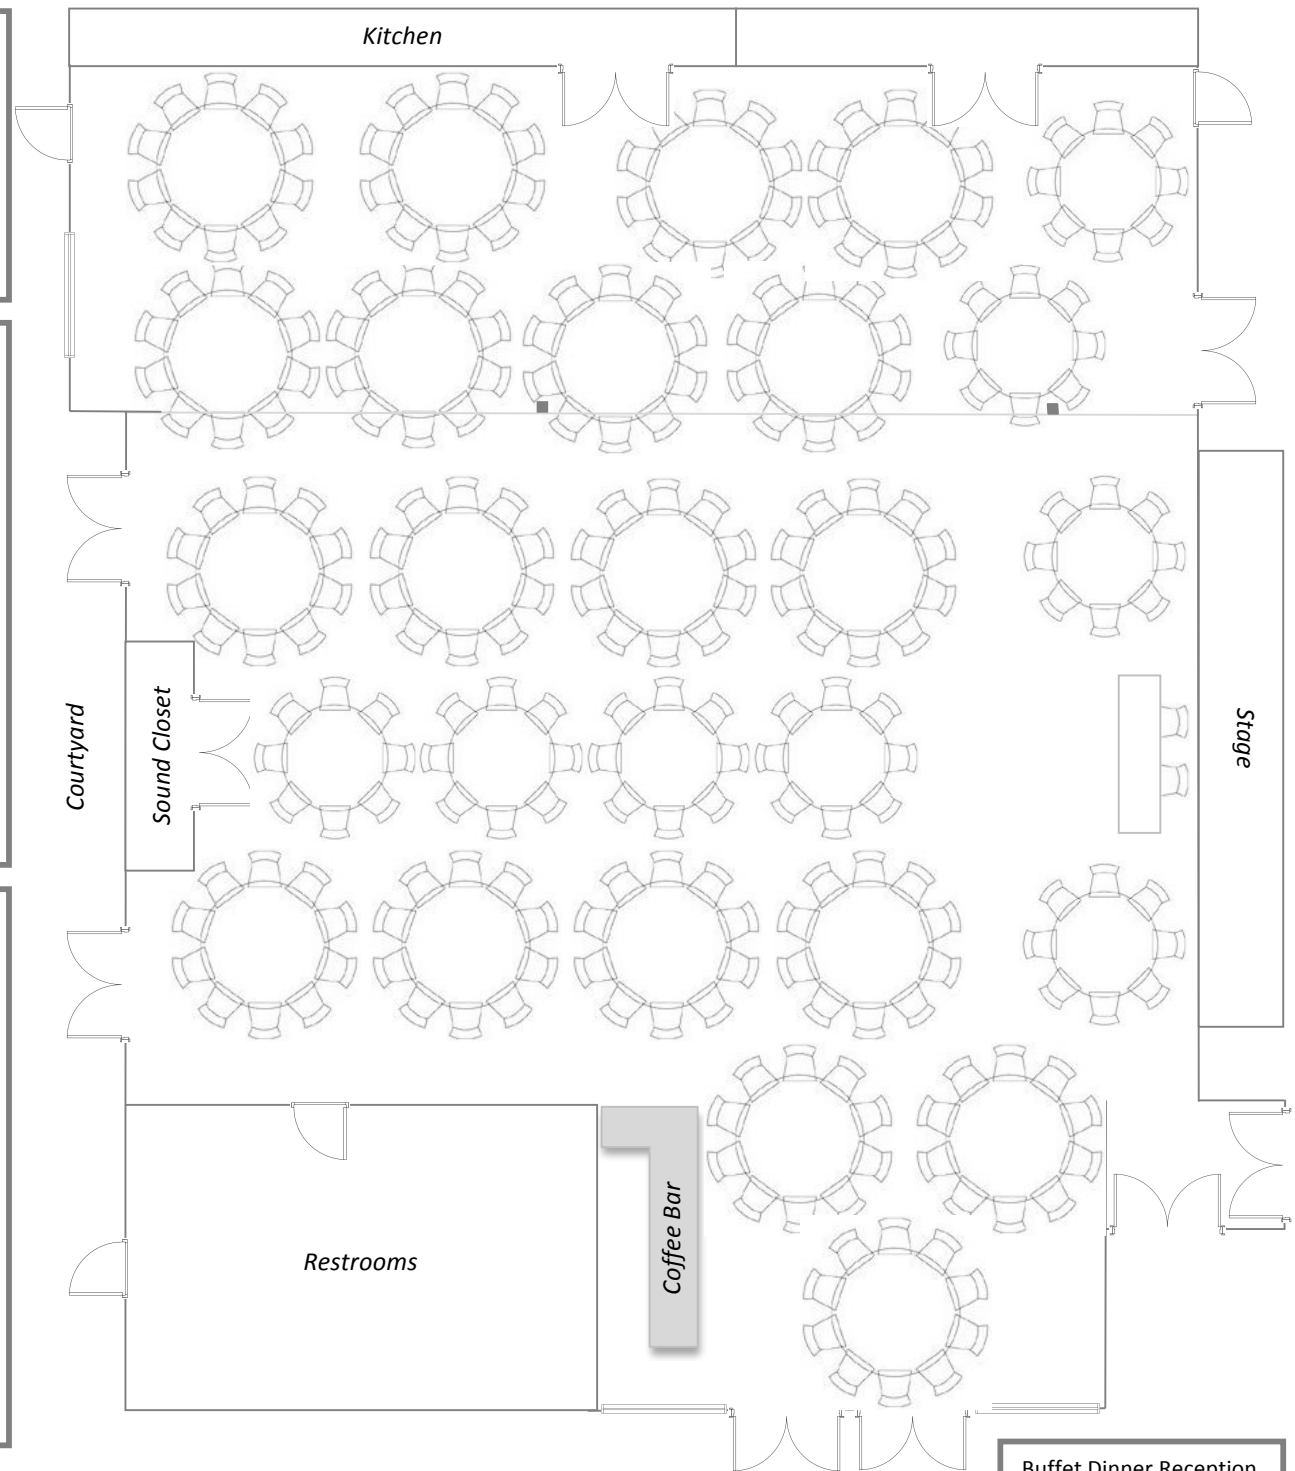

Harmony Hall Floor Plan

Contact:

Event Date:

Start Time:

Equipment Available

23 Round 60" Table (seats 8 – 10 people)

8 Round 46" Table (seats 6 – 8 people)

6 Rectangular 8' Table

6 Rectangular 6' Table

250 Banquet Chair

Baby Grand Piano

AV System

Coffee Machine

Stage

Equipment Requested (# or ✓)

___ Round 60" Table (seats 8 – 10 people)

___ Round 46" Table (seats 6 – 8 people)

___ Rectangular 8' Table

___ Rectangular 6' Table

___ Banquet Chair

___ Baby Grand Piano

___ AV System

___ Coffee Machine

___ Stage

Not to scale