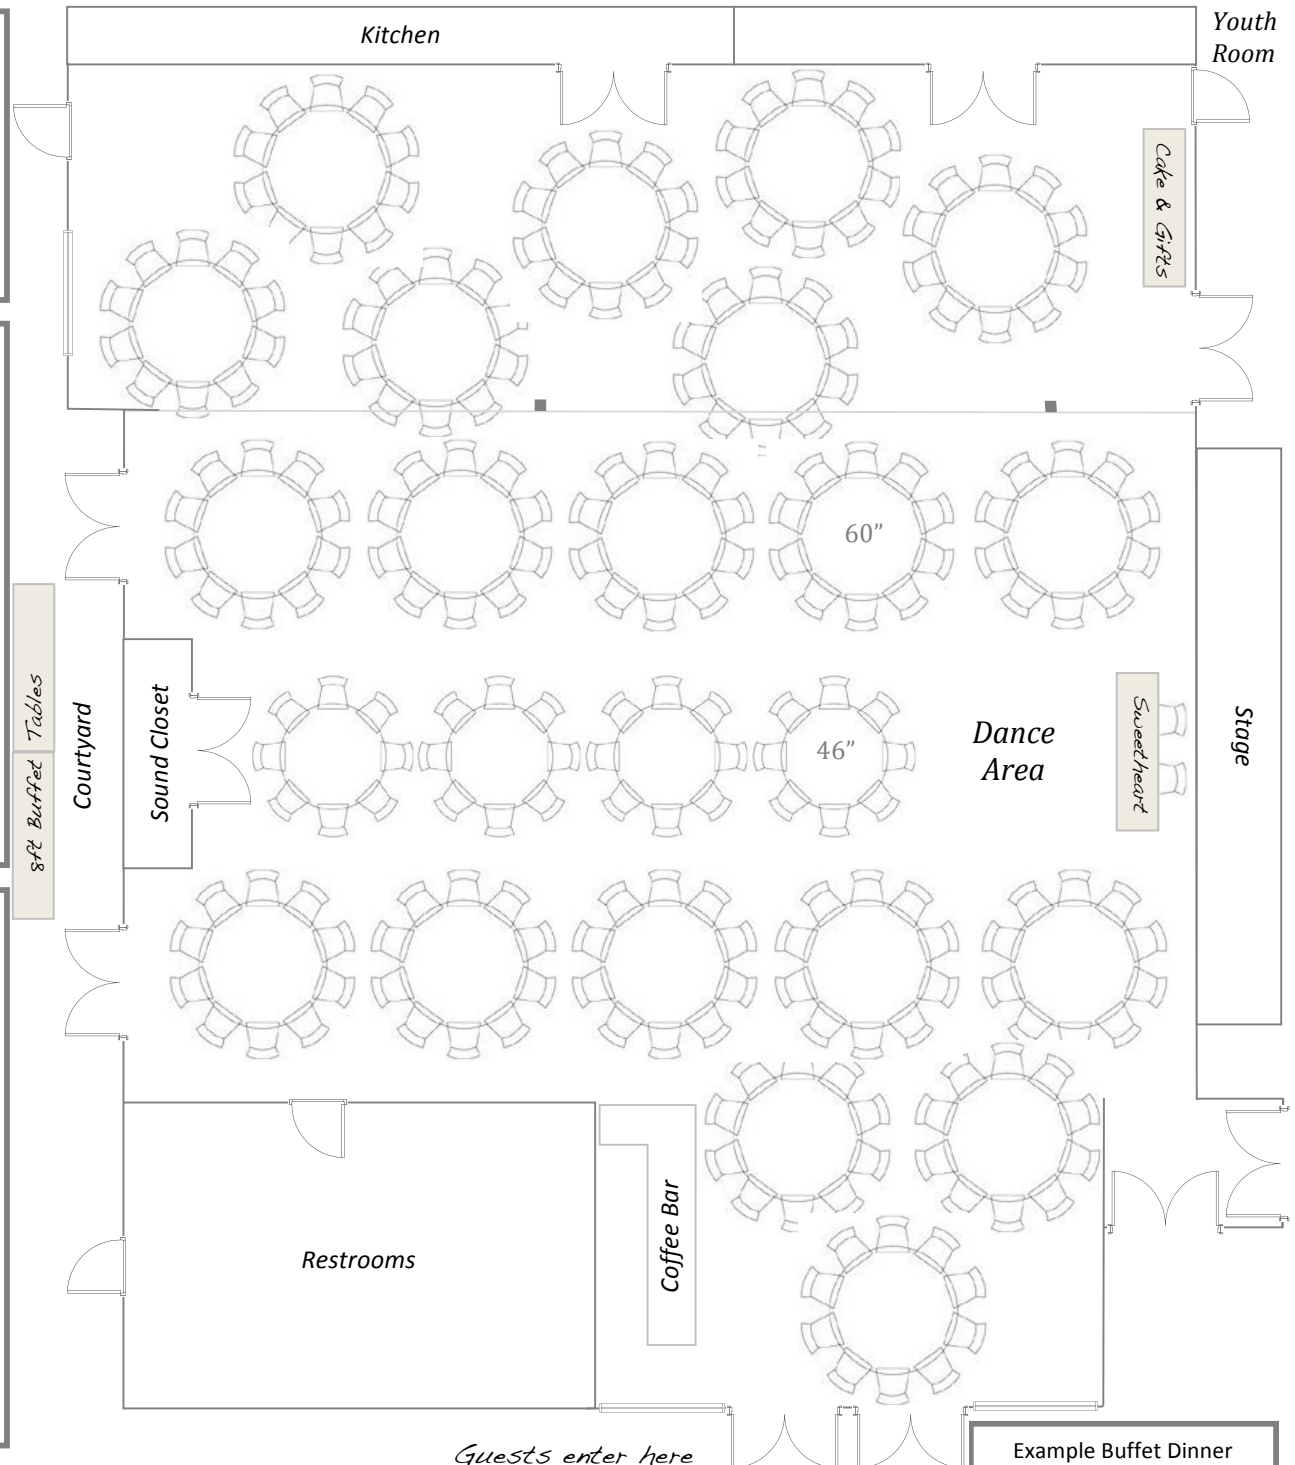

## Equipment Requested (# or ✓)

20 Round 60" Table (seats 8 – 10 people)

4 Round 46" Table (seats 6 – 8 people)

2 Rectangular 8' Table

2 Rectangular 6' Table

232 Banquet Chair

Baby Grand Piano

AV System

Coffee Machine (filters not provided)

High Chairs

*Guests enter here*

Example Buffet Dinner  
Reception for 230 guests