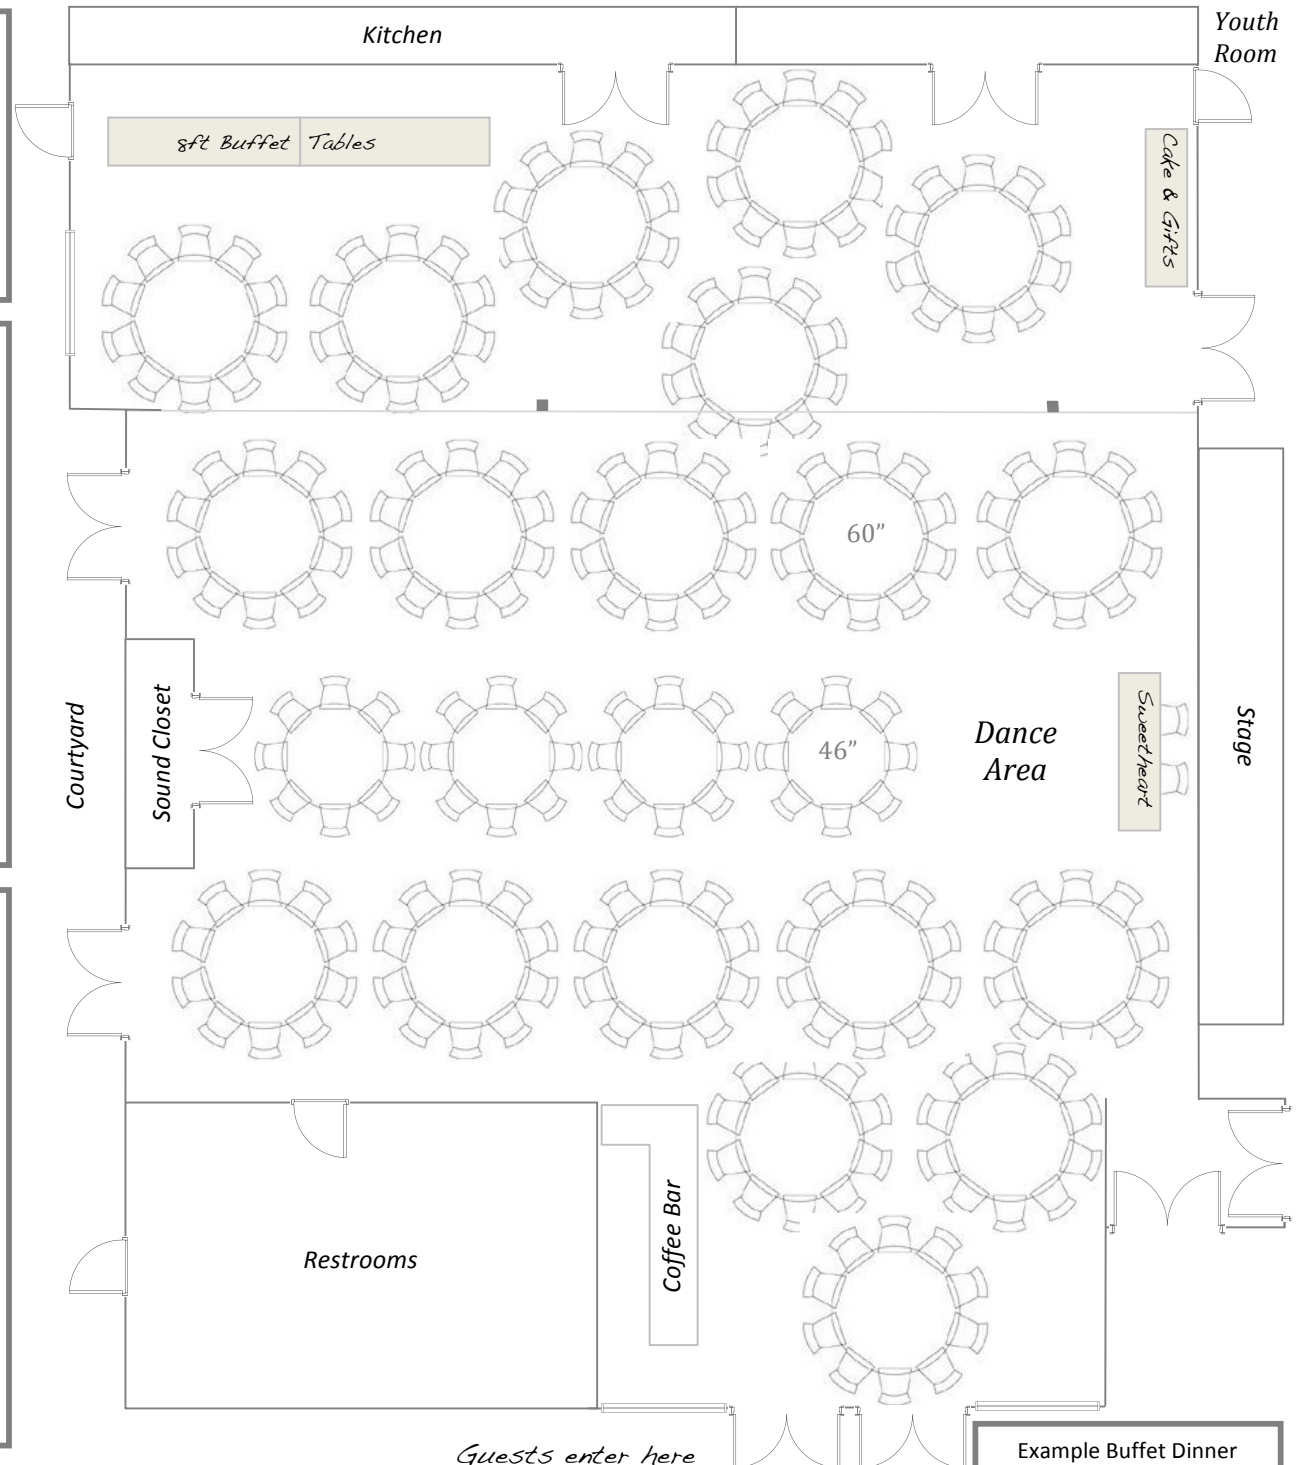

Harmony Hall Floor Plan

Contact: *Your Name*

Event Date: *Wedding Date*

Start Time: *Rental Starts*

Equipment Available

23 Round 60" Table (seats 8 – 10 people)

8 Round 46" Table (seats 6 – 8 people)

10 Rectangular 8' Table

8 Rectangular 6' Table

230 Banquet Chair

Baby Grand Piano

AV System, Projector Screen

Coffee Machine (filters not provided)

2 High Chairs

Equipment Requested (# or ✓)

19 Round 60" Table (seats 8 – 10 people)

4 Round 46" Table (seats 6 – 8 people)

2 Rectangular 8' Table

3 Rectangular 6' Table

222 Banquet Chair

Baby Grand Piano

AV System, Projector Screen

Coffee Machine (filters not provided)

High Chairs

Example Buffet Dinner Reception for 220 guests