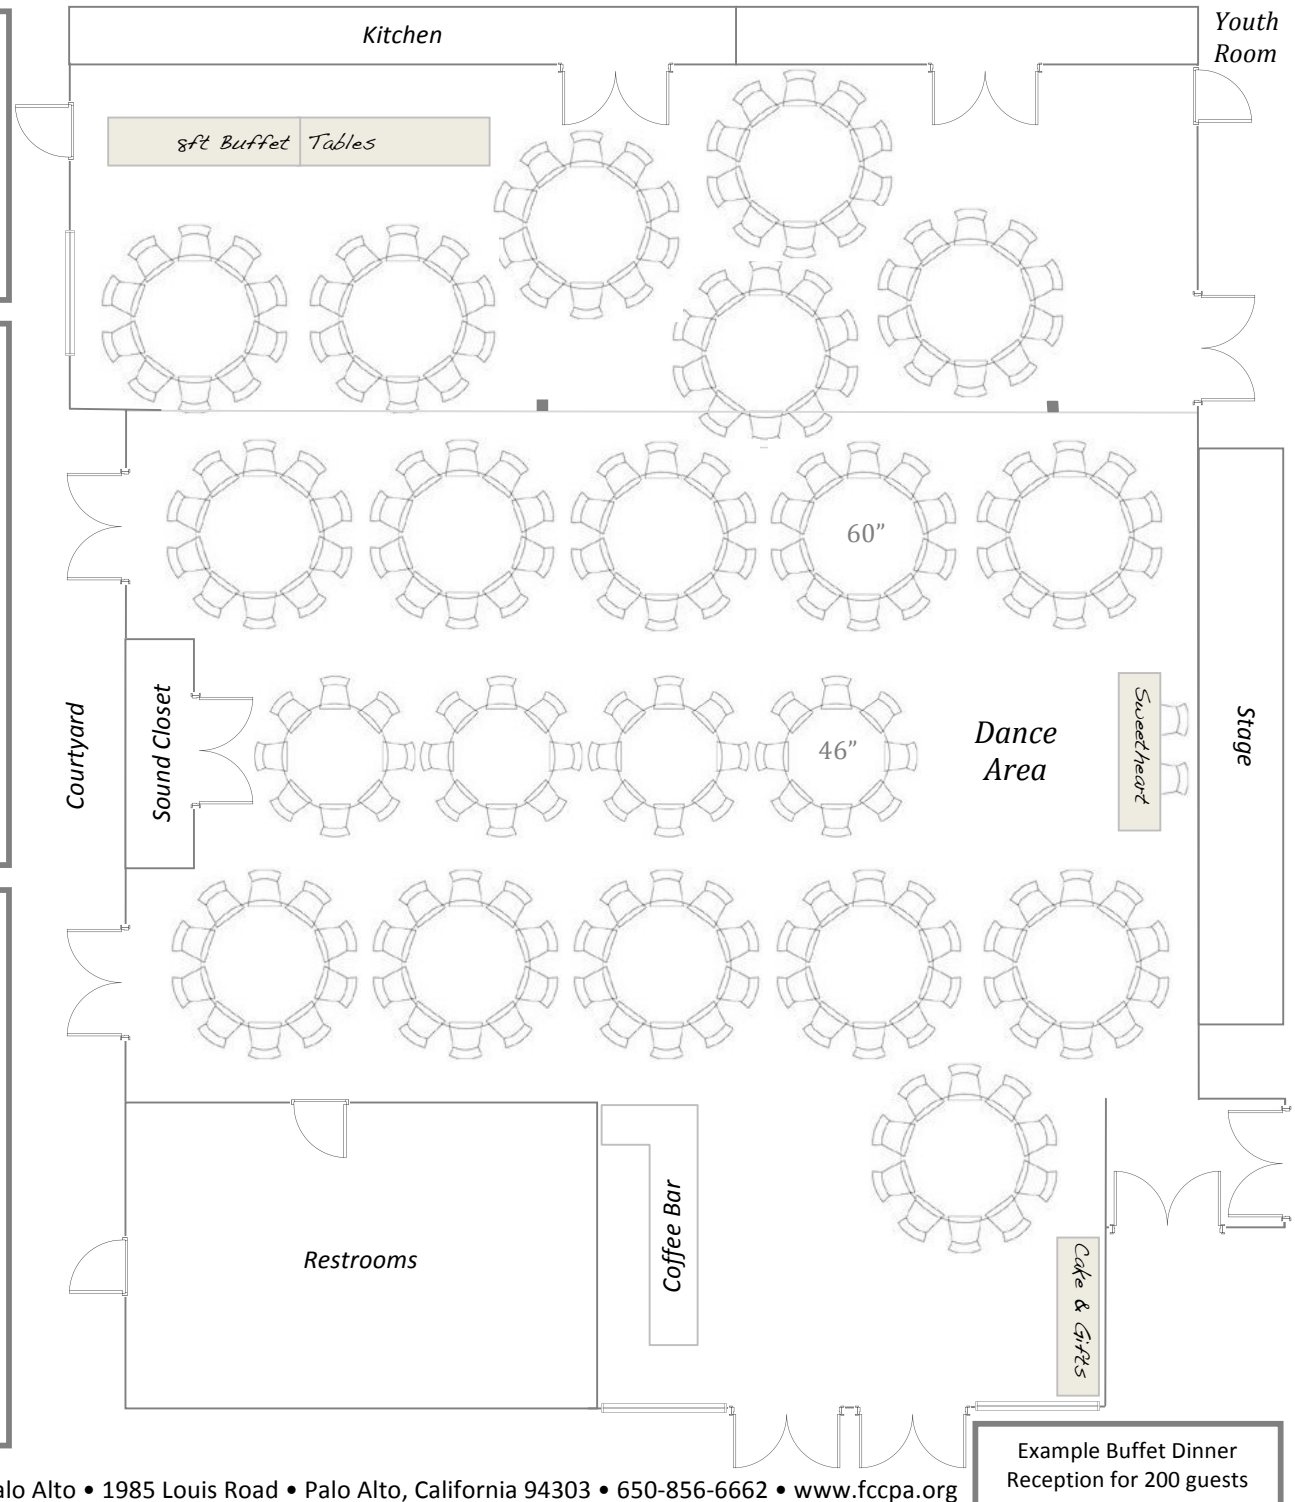

## Equipment Available

23 Round 60" Table (seats 8 – 10 people)

8 Round 46" Table (seats 6 – 8 people)

10 Rectangular 8' Table

8 Rectangular 6' Table

230 Banquet Chair

Baby Grand Piano

AV System, Projector Screen

## Equipment Requested (# or ✓)

17 Round 60" Table (seats 8 – 10 people)

4 Round 46" Table (seats 6 – 8 people)

2 Rectangular 8' Table

3 Rectangular 6' Table

204 Banquet Chair

Baby Grand Piano

AV System,  Projector Screen

Coffee Machine (filters not provided)

High Chairs

Example Buffet Dinner  
Reception for 200 guests