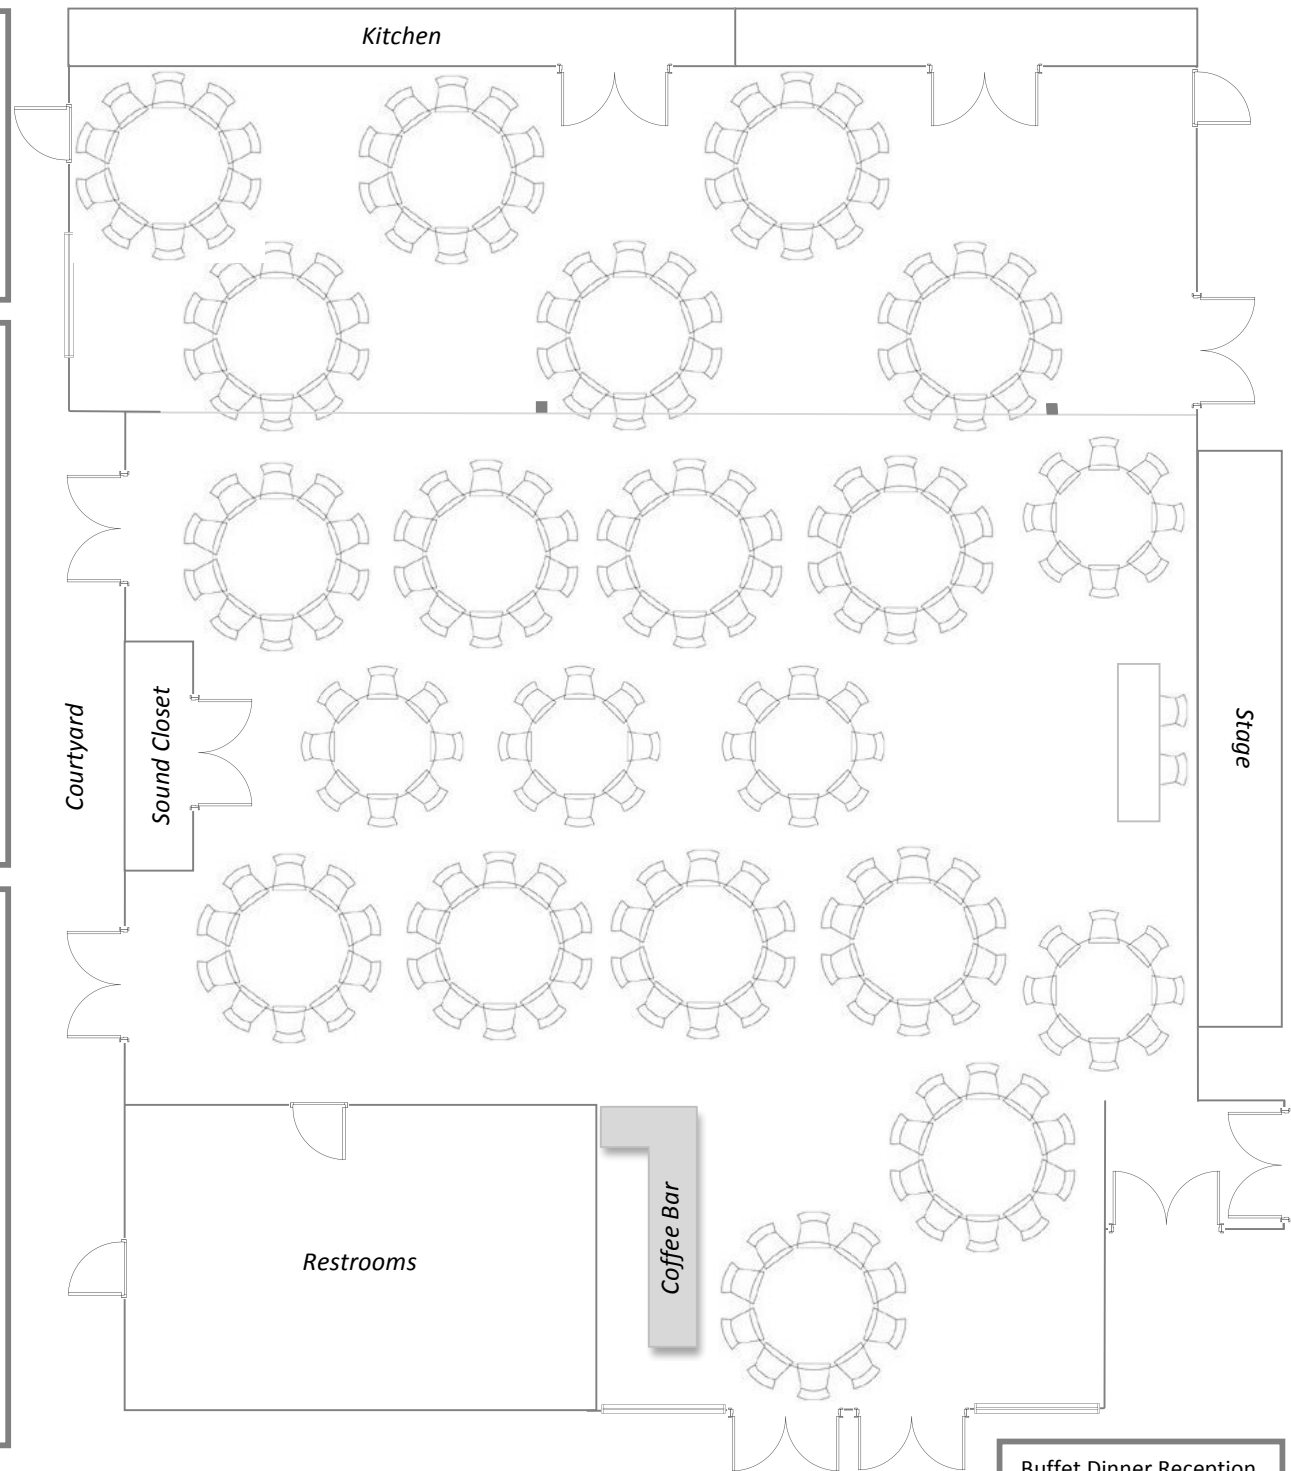

Harmony Hall Floor Plan

Contact:

Event Date:

Start Time:

Equipment Available

23 Round 60" Table (seats 8 – 10 people)

8 Round 46" Table (seats 6 – 8 people)

6 Rectangular 8' Table

6 Rectangular 6' Table

250 Banquet Chair

Baby Grand Piano

AV System

Coffee Machine

Stage

Equipment Requested (# or ✓)

___ Round 60" Table (seats 8 – 10 people)

___ Round 46" Table (seats 6 – 8 people)

___ Rectangular 8' Table

___ Rectangular 6' Table

___ Banquet Chair

___ Baby Grand Piano

___ AV System

___ Coffee Machine

___ Stage