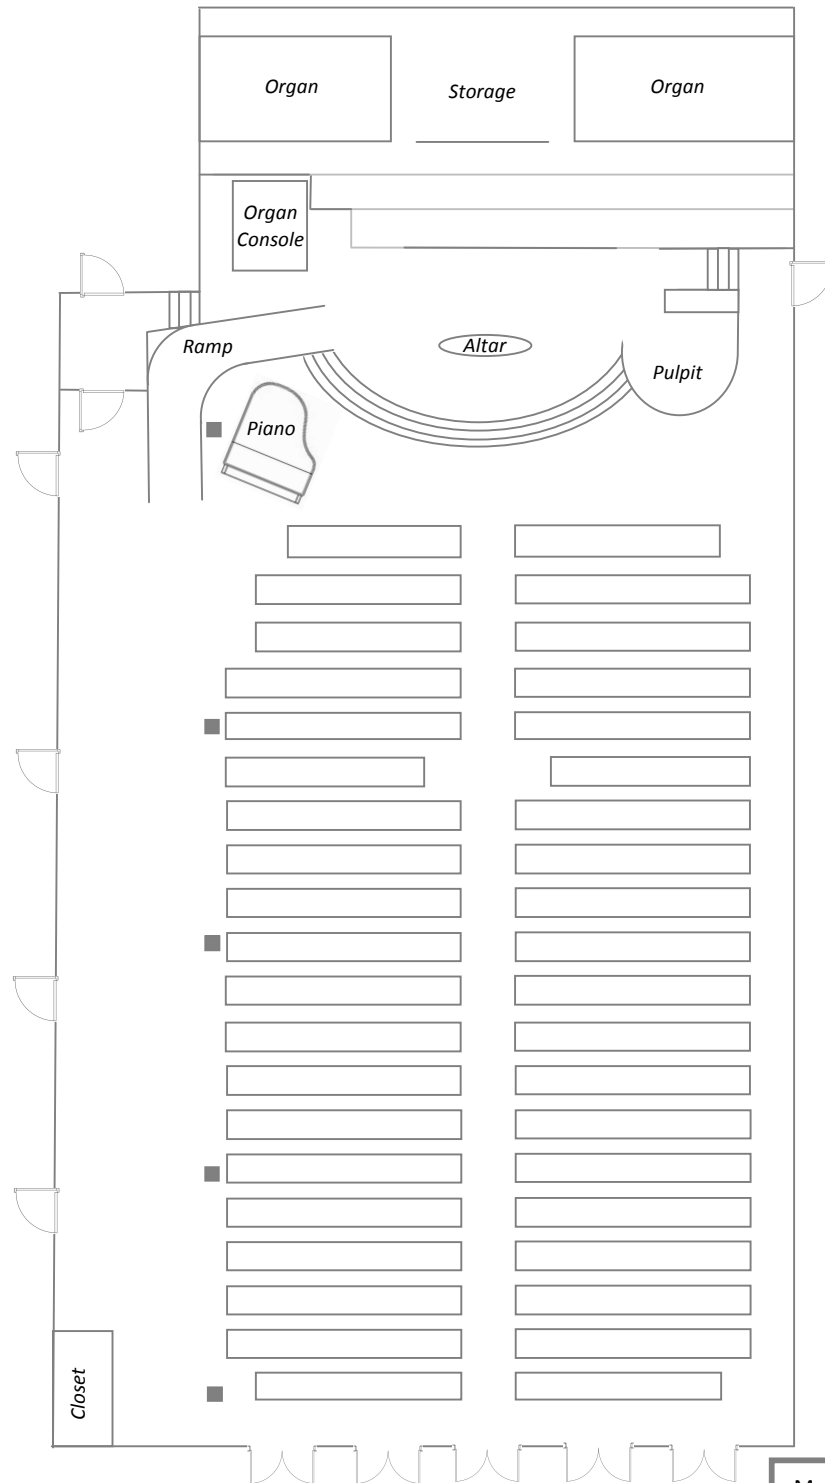

Sanctuary Floor Plan

Contact:

Event Date:

Start Time:

Equipment Available

- 250 Banquet Chairs
- 49 Choir Chairs
- 47 Black Orchestra Chairs
- 22 Music Stands
- Orchestra Stage
- 3 Wooden Easels
- Altar
- Letourneau Pipe Organ
- Baby Grand Piano
- 2 Handheld Wireless Microphones
- 1 Pulpit Microphone
- 1 Lapel Microphone (weddings only)

Equipment Requested (# or ✓)

- ___ Banquet Chairs
- ___ Choir Chairs
- ___ Black Orchestra Chairs
- ___ Music Stands
- ___ Orchestra Stage
- ___ Wooden Easels
- ___ Altar
- ___ Letourneau Pipe Organ
- ___ Baby Grand Piano
- ___ Handheld Wireless Microphones
- ___ Pulpit Microphone
- ___ Lapel Microphone (weddings only)

Not to scale

Maximum Seating: 300