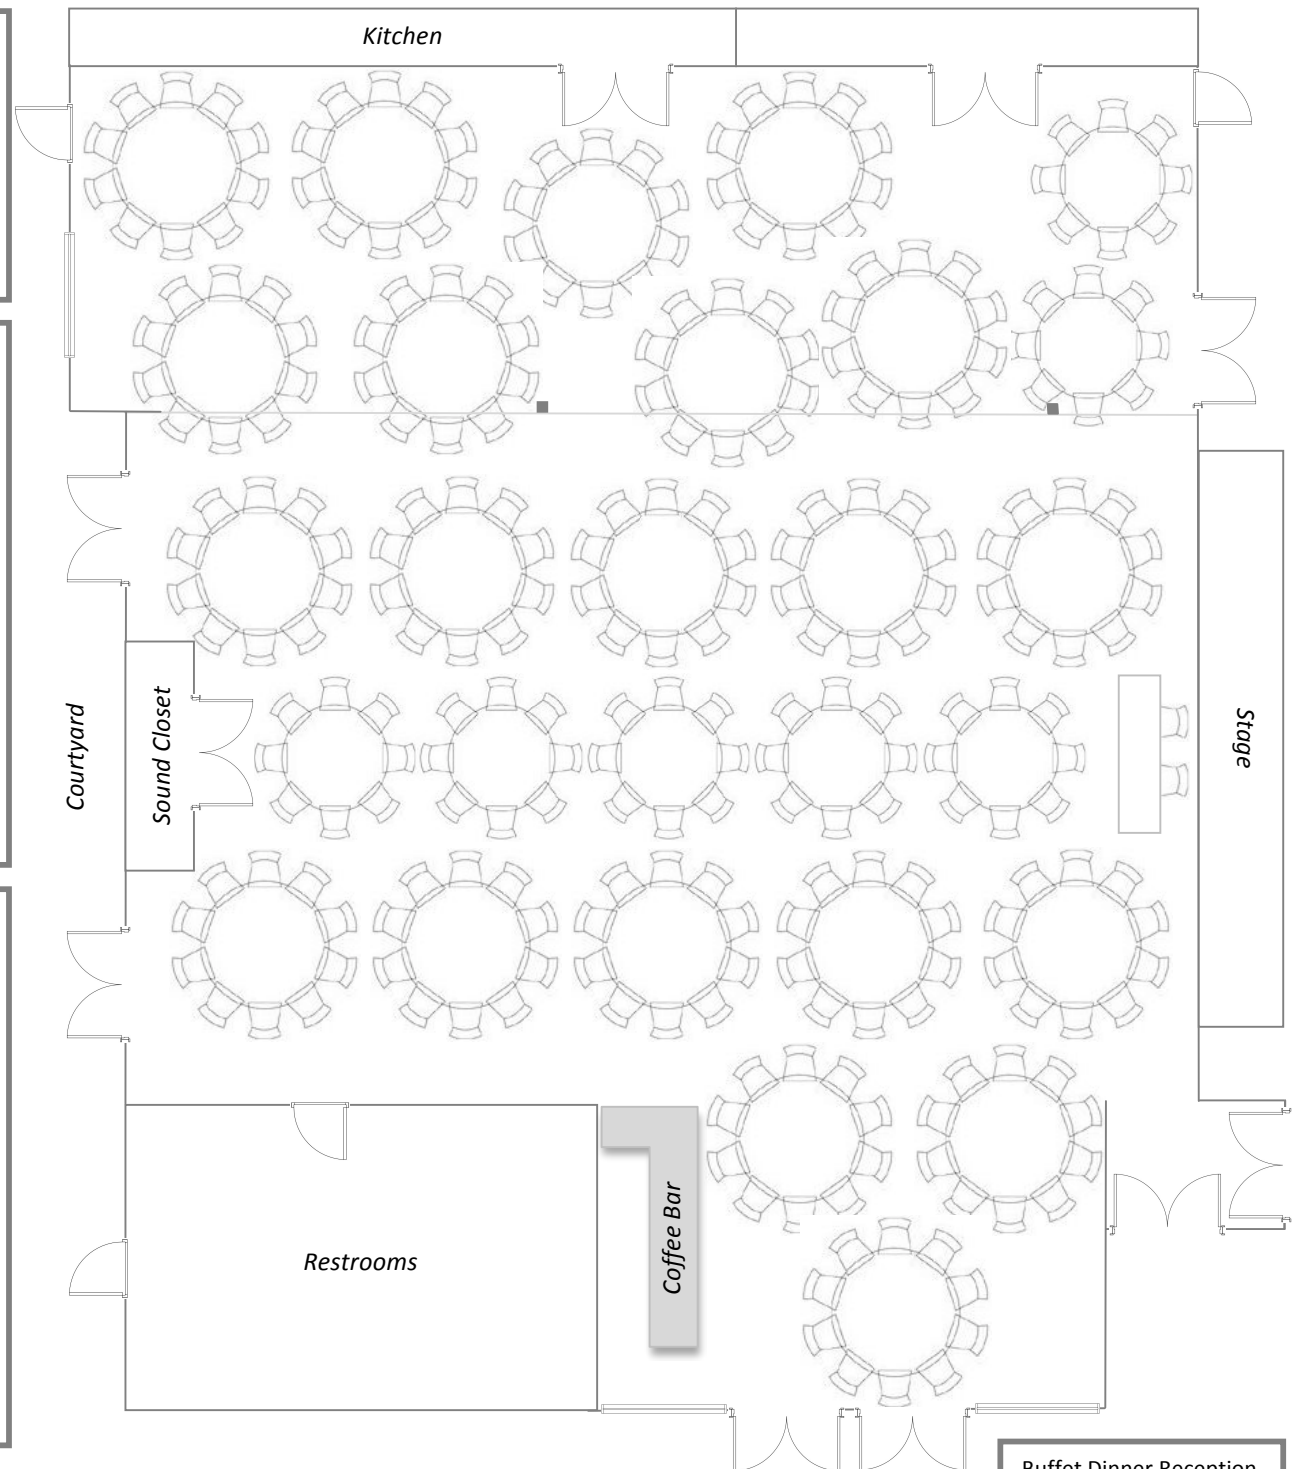

Harmony Hall Floor Plan

Contact:

Event Date:

Start Time:

Equipment Available

23 Round 60" Table (seats 8 – 10 people)

8 Round 46" Table (seats 6 – 8 people)

6 Rectangular 8' Table

6 Rectangular 6' Table

250 Banquet Chair

Baby Grand Piano

AV System

Coffee Machine

Stage

Equipment Requested (# or ✓)

___ Round 60" Table (seats 8 – 10 people)

___ Round 46" Table (seats 6 – 8 people)

___ Rectangular 8' Table

___ Rectangular 6' Table

___ Banquet Chair

___ Baby Grand Piano

___ AV System

___ Coffee Machine

___ Stage