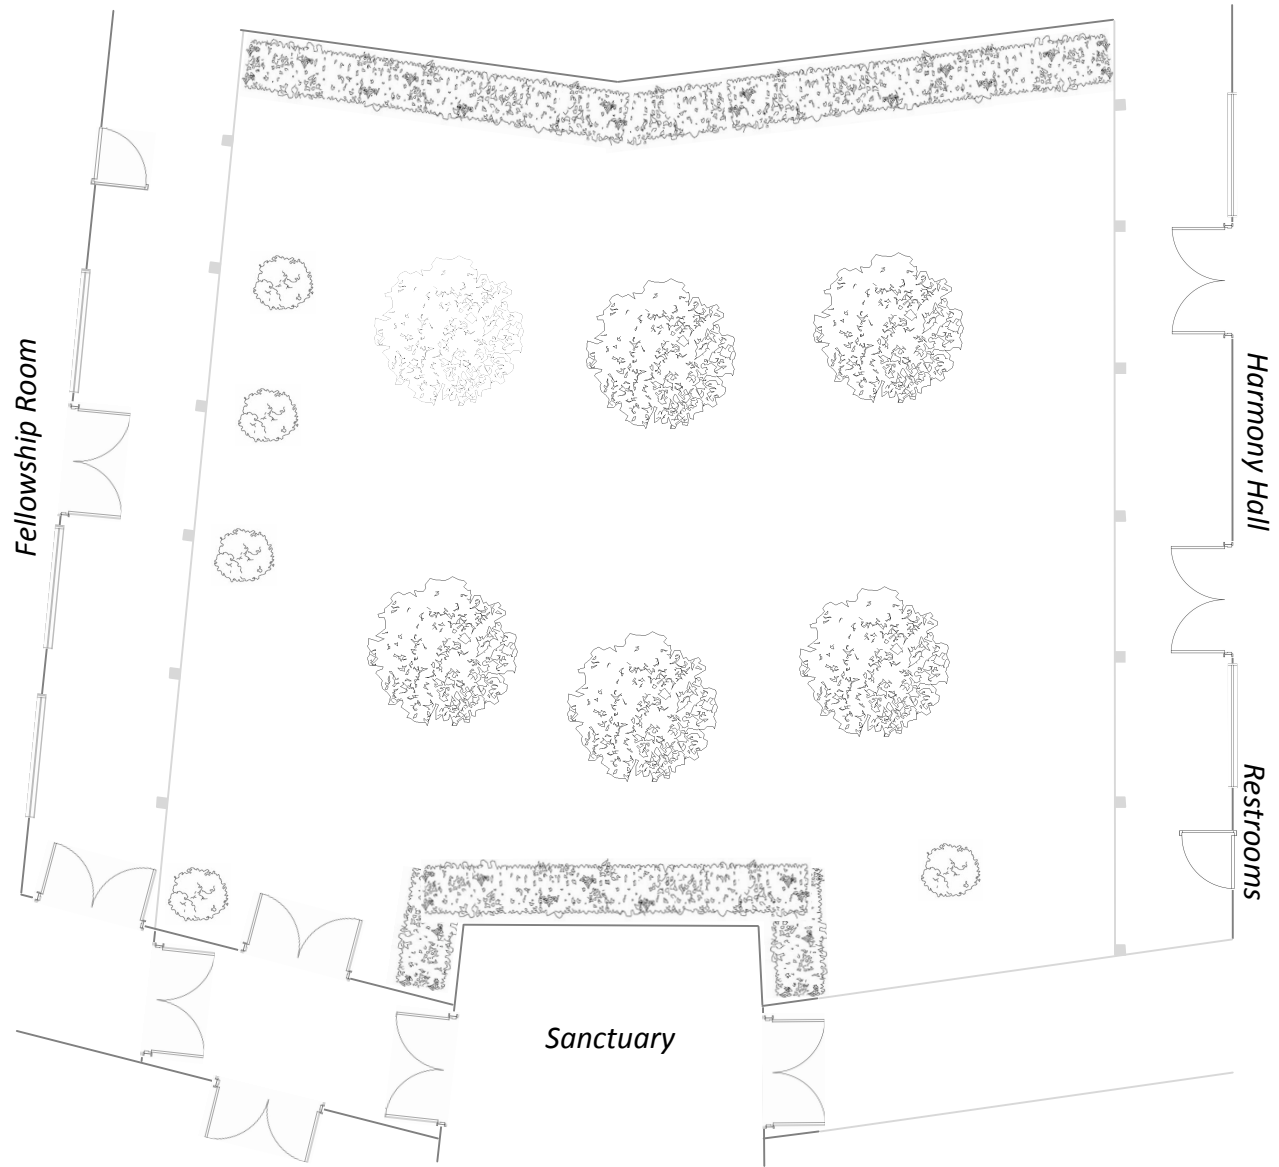

Courtyard Floor Plan

Contact:

Event Date:

Start Time:

Equipment Available

23 Round 60" Table (seats 8 – 10 people)

8 Round 46" Table (seats 6 – 8 people)

6 Rectangular 8' Table

6 Rectangular 6' Table

250 Banquet Chair

Equipment Requested (#)

___ Round 60" Table (seats 8 – 10 people)

___ Round 46" Table (seats 6 – 8 people)

___ Rectangular 8' Table

___ Rectangular 6' Table

___ Banquet Chair

Not to scale